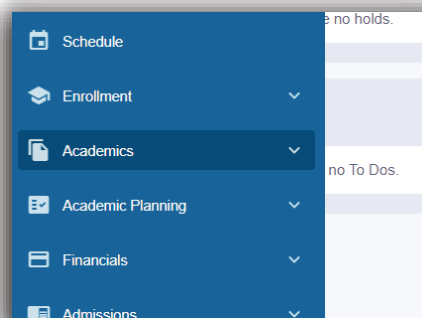

## Directions for Accessing GPA

1. Go to [one.iu.edu](https://one.iu.edu)
2. Launch "Student Center"

3. Choose "Academics" from menu on left

4. Click the link for "Grades"

5. On the next page, you will see: