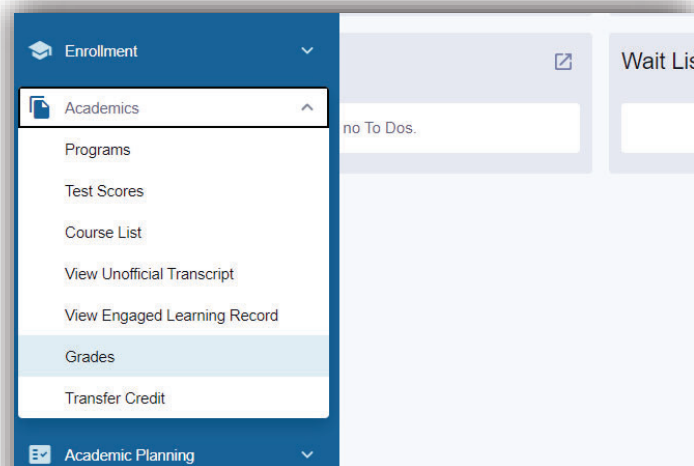

## Directions for Accessing GPA

1. Go to [one.iu.edu](https://one.iu.edu)
2. Launch "Student Center"

3. Choose "Academics" from menu on left

4. Click the link for "Grades"

5. On the next page, you will see:

### "Term GPA"

*(your most recently completed semester)*